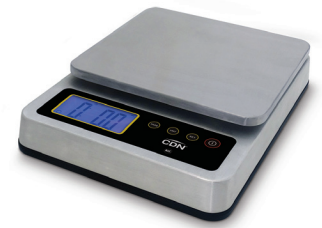

Submersible Scale, 22 lb

Model: SD2210X

This exclusive NSF[®] Certified, heavy-duty stainless steel scale was designed for demanding foodservice kitchens. It is sturdy and waterproof, with a field calibration feature to ensure accuracy over time. Programmable, low/high limit alerts and a backlit display. Power adapter included.